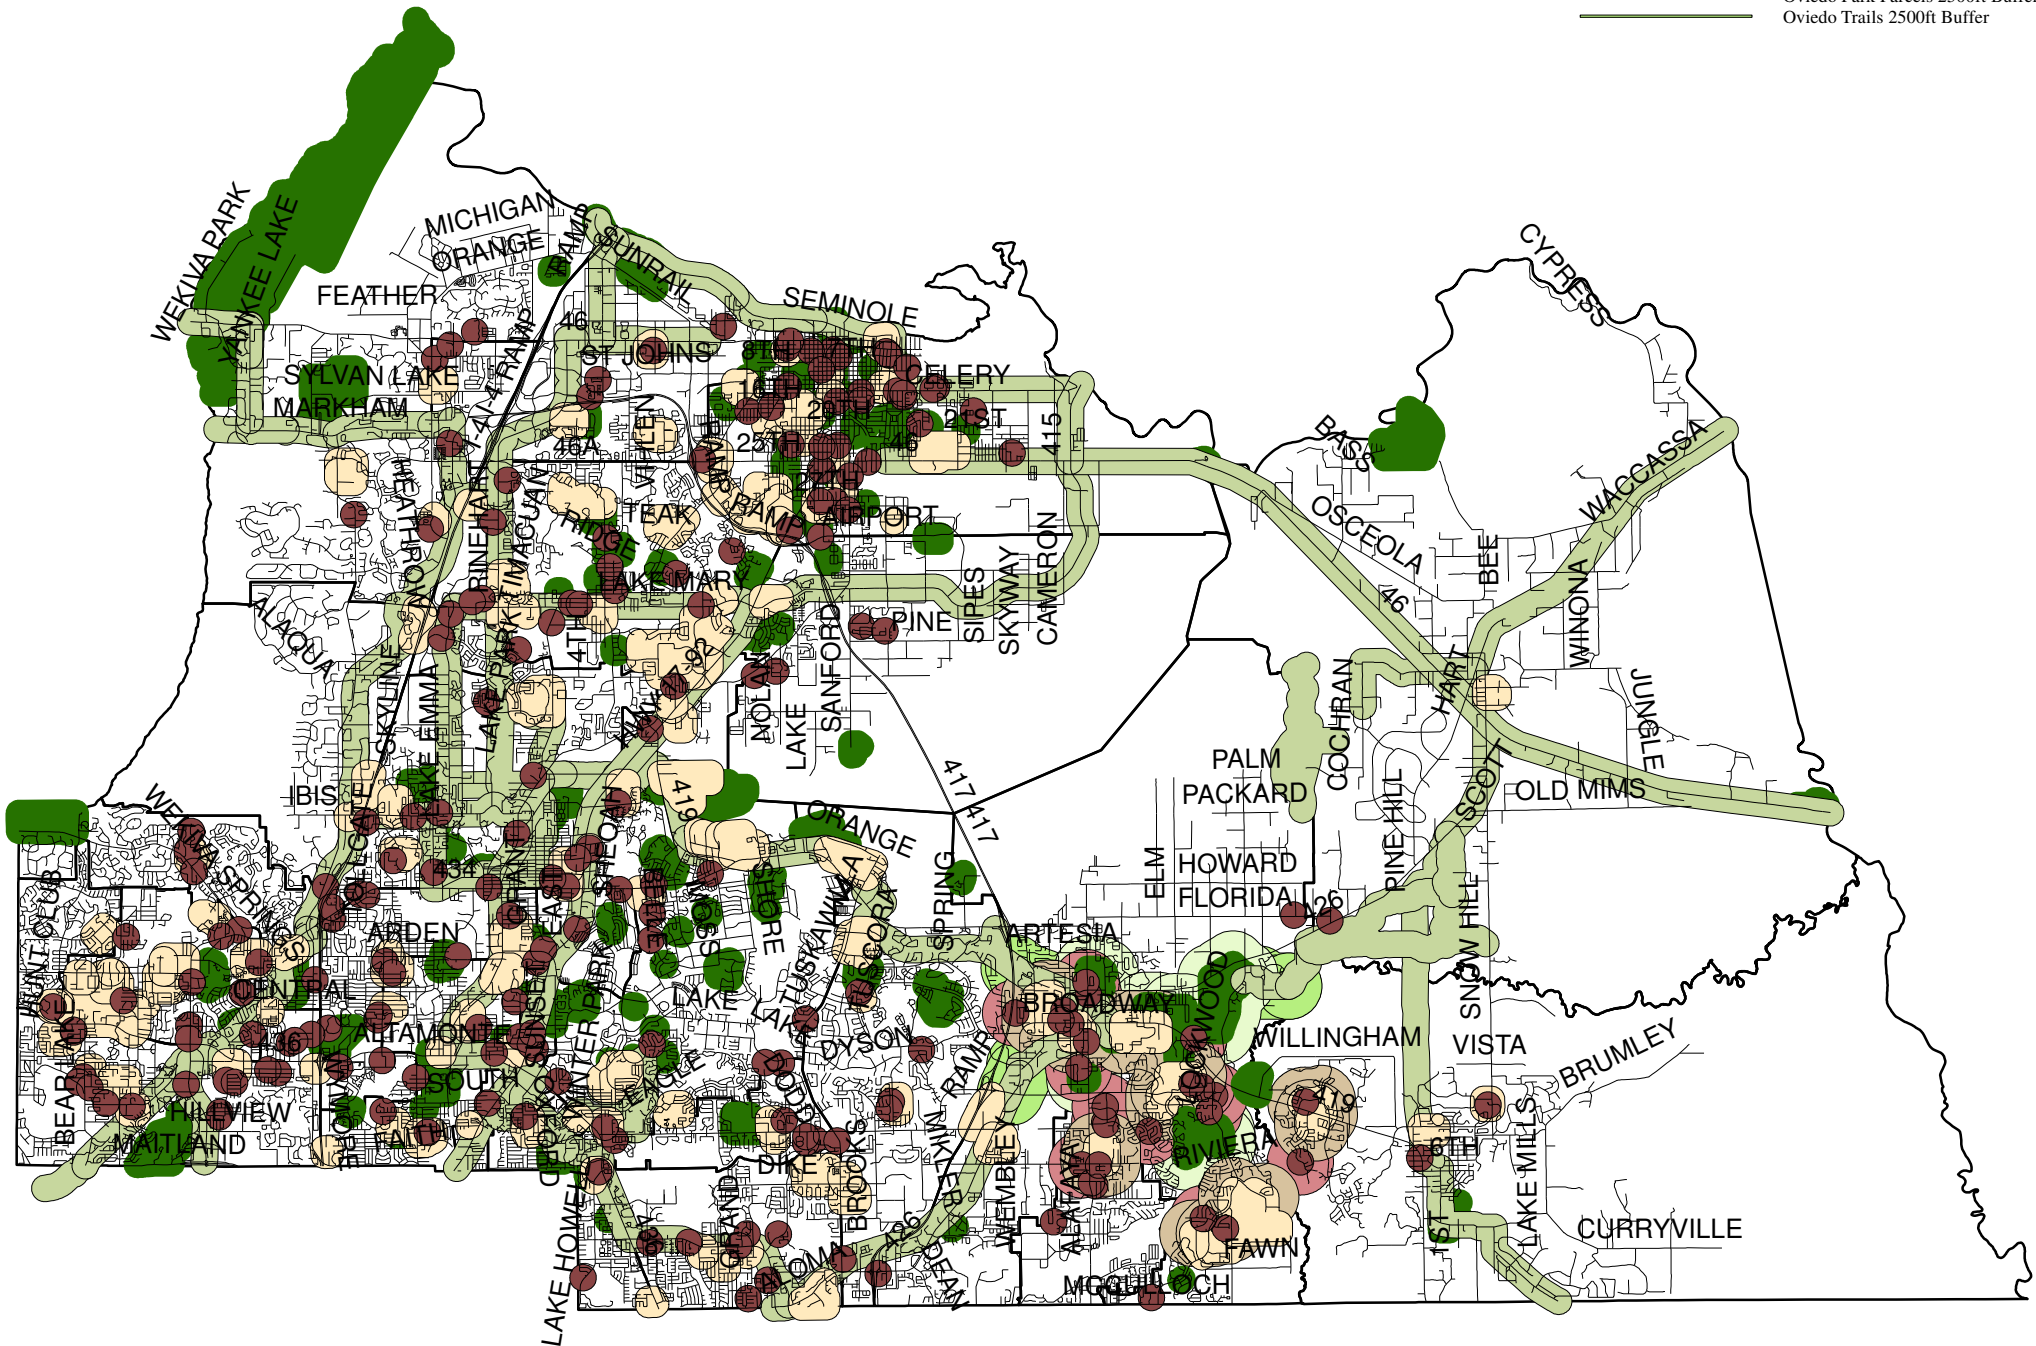

Restrictions Regulating Residency and Mobility of Sexual Offenders and Sexual Predators

-  Daycare Parcel 1000 ft Buffer
-  School Parcel 1000 ft Buffer
-  Trail Parcel 1000 ft Buffer
-  Park Parcel 1000 ft Buffer
-  Oviedo School Parcels 2500ft Buffer
-  Oviedo Daycare Parcels 2500ft Buffer
-  Oviedo Trails 2500ft Buffer

Data Provided by Seminole County GIS

Prepared by Crime Analysis & Research

Date: 12/28/2012

****This map does not include exclusionary zones surrounding playgrounds.****